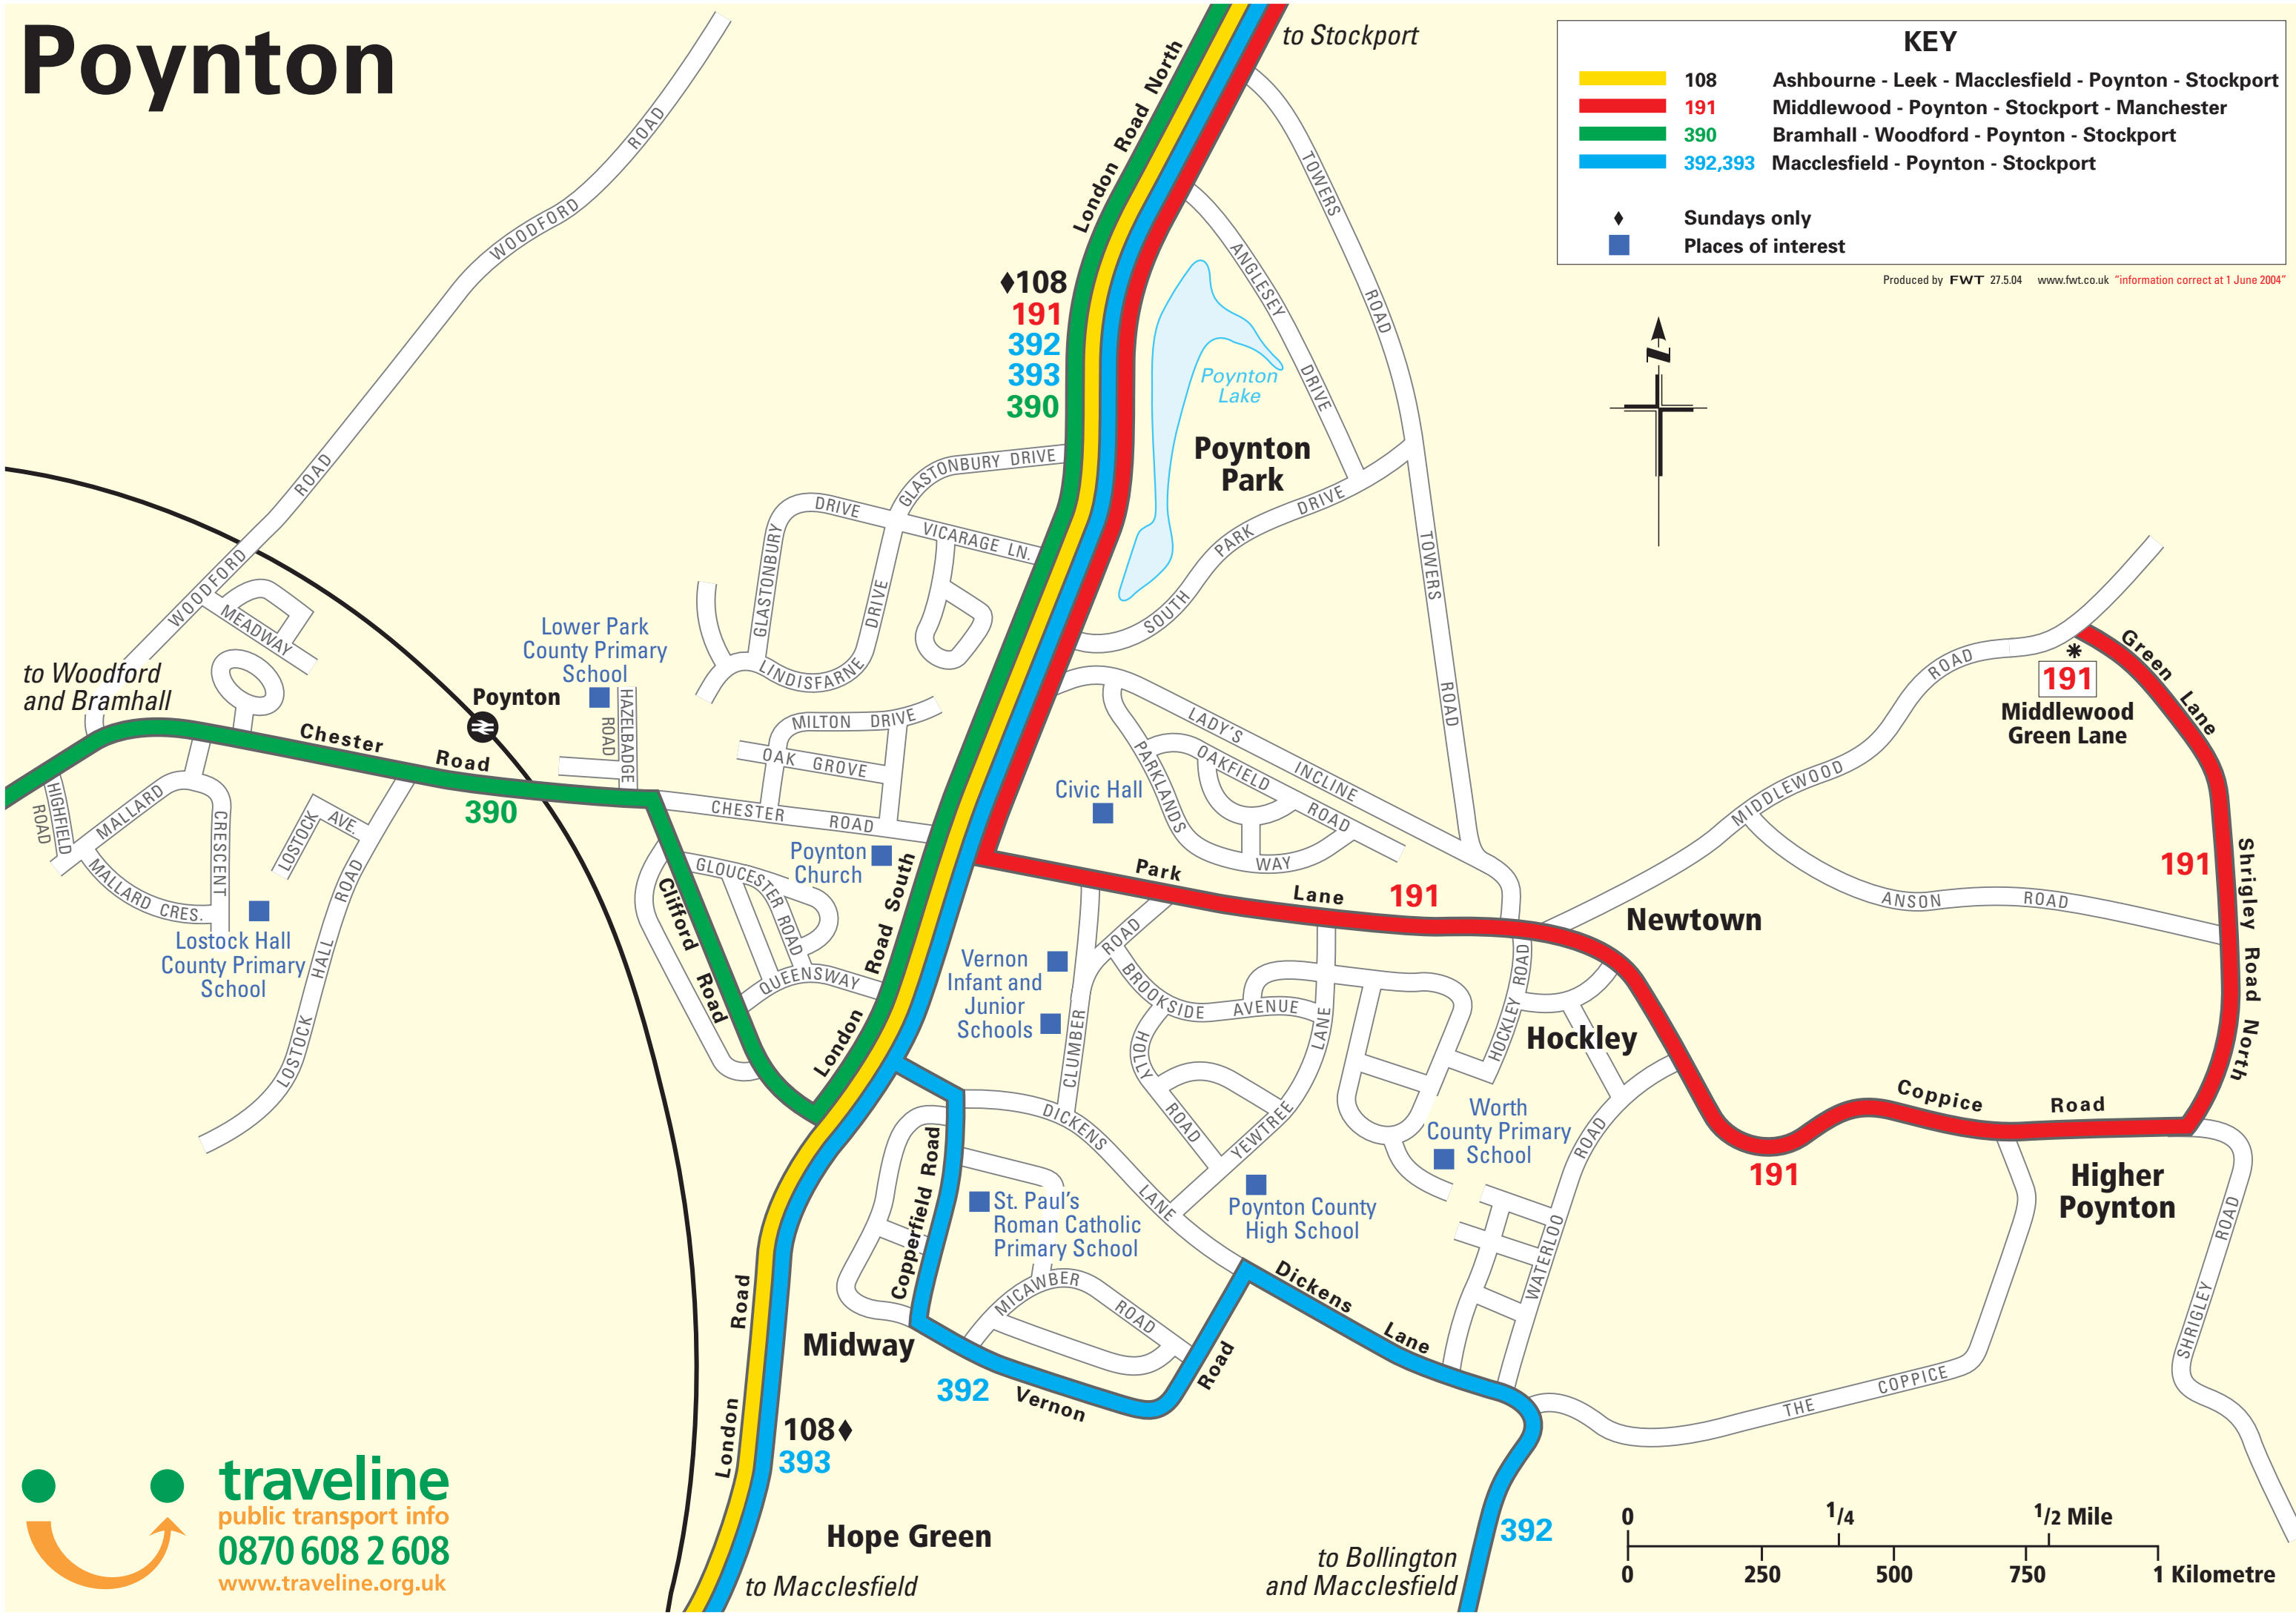

Poynton

KEY	
	108 Ashbourne - Leek - Macclesfield - Poynton - Stockport
	191 Middlewood - Poynton - Stockport - Manchester
	390 Bramhall - Woodford - Poynton - Stockport
	392,393 Macclesfield - Poynton - Stockport
	Sundays only
	Places of interest

Produced by FWT 27.5.04 www.fwt.co.uk "Information correct at 1 June 2004"

◆ **108**
191
392
393
390

* **191**

◆ **108**
393

traveline
public transport info
0870 608 2 608
www.traveline.org.uk